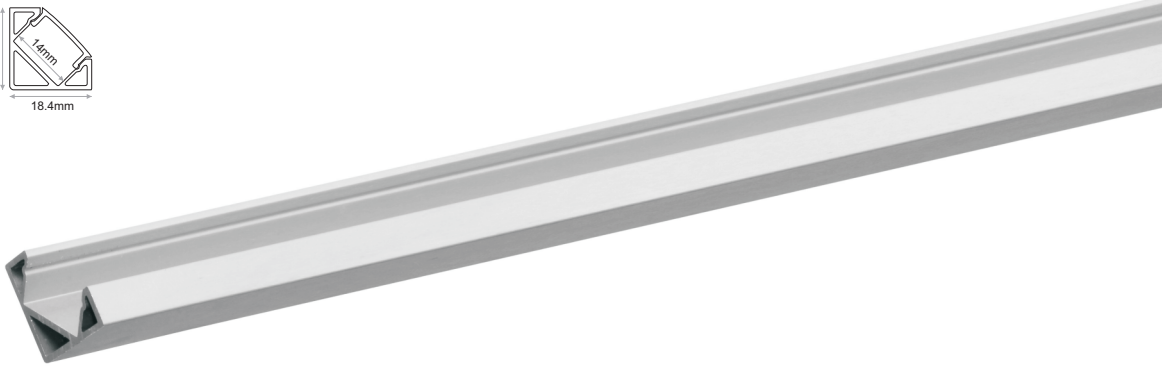

CORNER ECO II

Aluminium Profile

- Corner Eco II aluminium profile is a minimal aesthetically profile suitable to be placed in corners.
- Available with opal cover.

Image	Code	Description	Length	Design-Detail
	PRF.441	CORNER ECO II alum.prof. / Anodized	2m	
	COV.611	CORNER ECO II PMMA OPAL COVER	2m	
	CAP.172 CAP.173	FRONT CAP for CORNER ECO II END CAP for CORNER ECO II		
	ACC.441	STAINLESS STEEL HOLDER for CORNER ECO II		

45 degrees installation