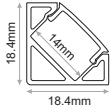

CORNER ECO II

Aluminium Profile

- Corner Eco II aluminium profile is a minimal aesthetically profile suitable to be placed in corners.
- Available with opal cover.

Image	Code	Description	Length	Design-Detail
	PRF.441	CORNER ECO II alum.prof. / Anodized	2m	
	COV.611	CORNER ECO II PMMA OPAL COVER	2m	
	CAP.172 CAP.173	FRONT CAP for CORNER ECO II END CAP for CORNER ECO II		
	ACC.441	STAINLESS STEEL HOLDER for CORNER ECO II		